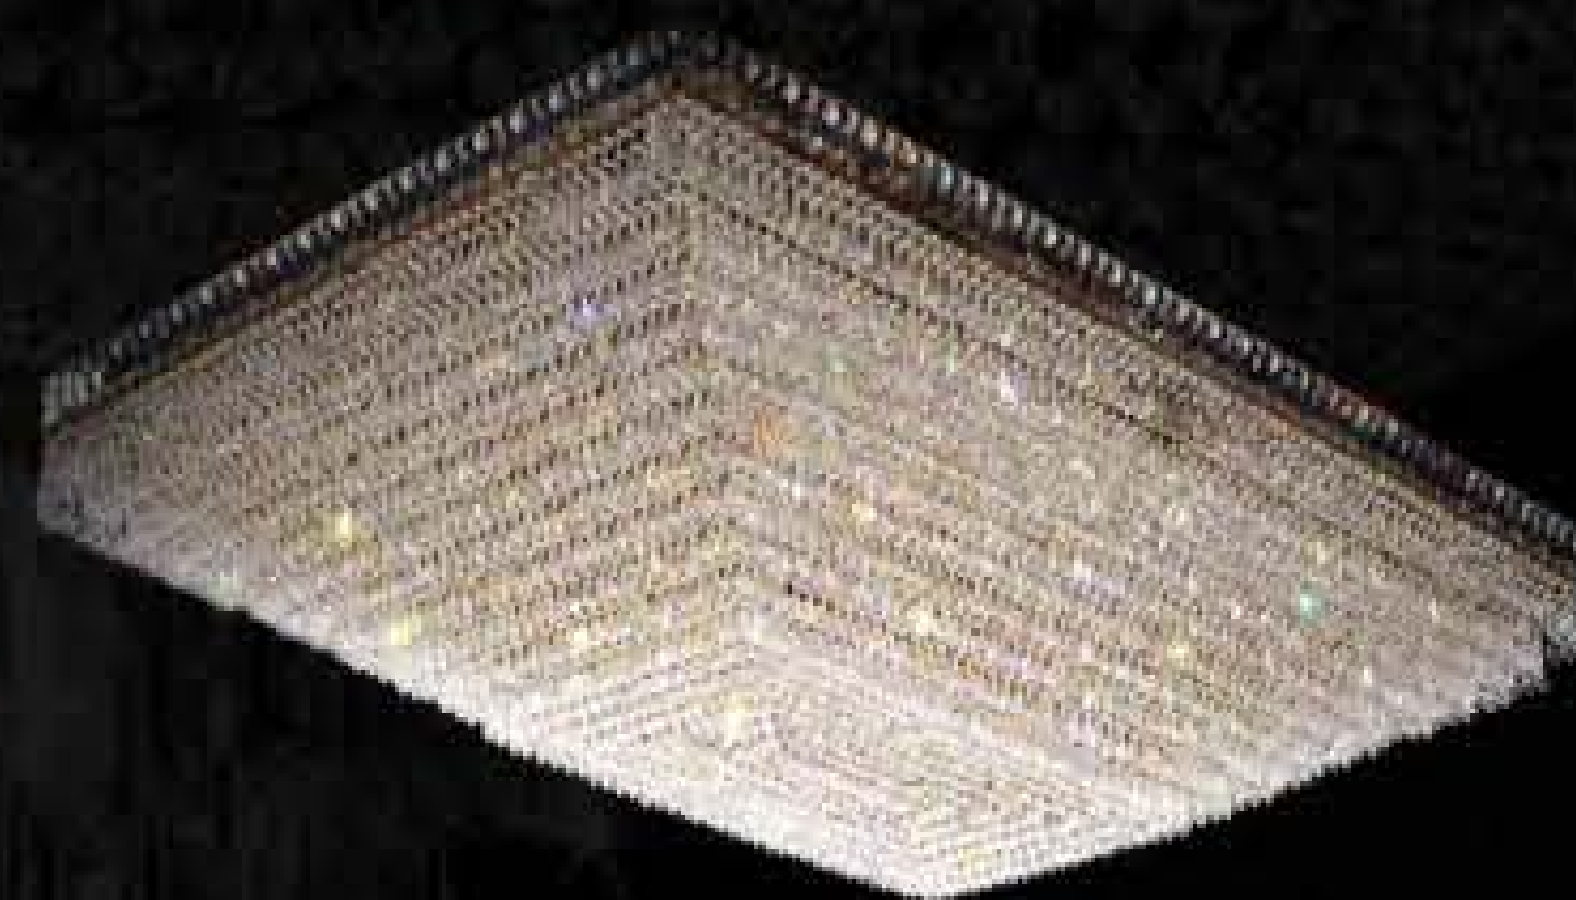

Model:ALD10-C88078
Size:120*120cm Wide x 60cm High
Finish:Golden

Model:ssc95301
Size:W51cm*L78cm*H28cm
Finish:Chrome

Model:ssc95313
Size:W79cm*L40cm*H36cm
Finish:Chrome

Model:ssc95312
Size:W66cm*L30cm*H33cm
Finish:Chrome