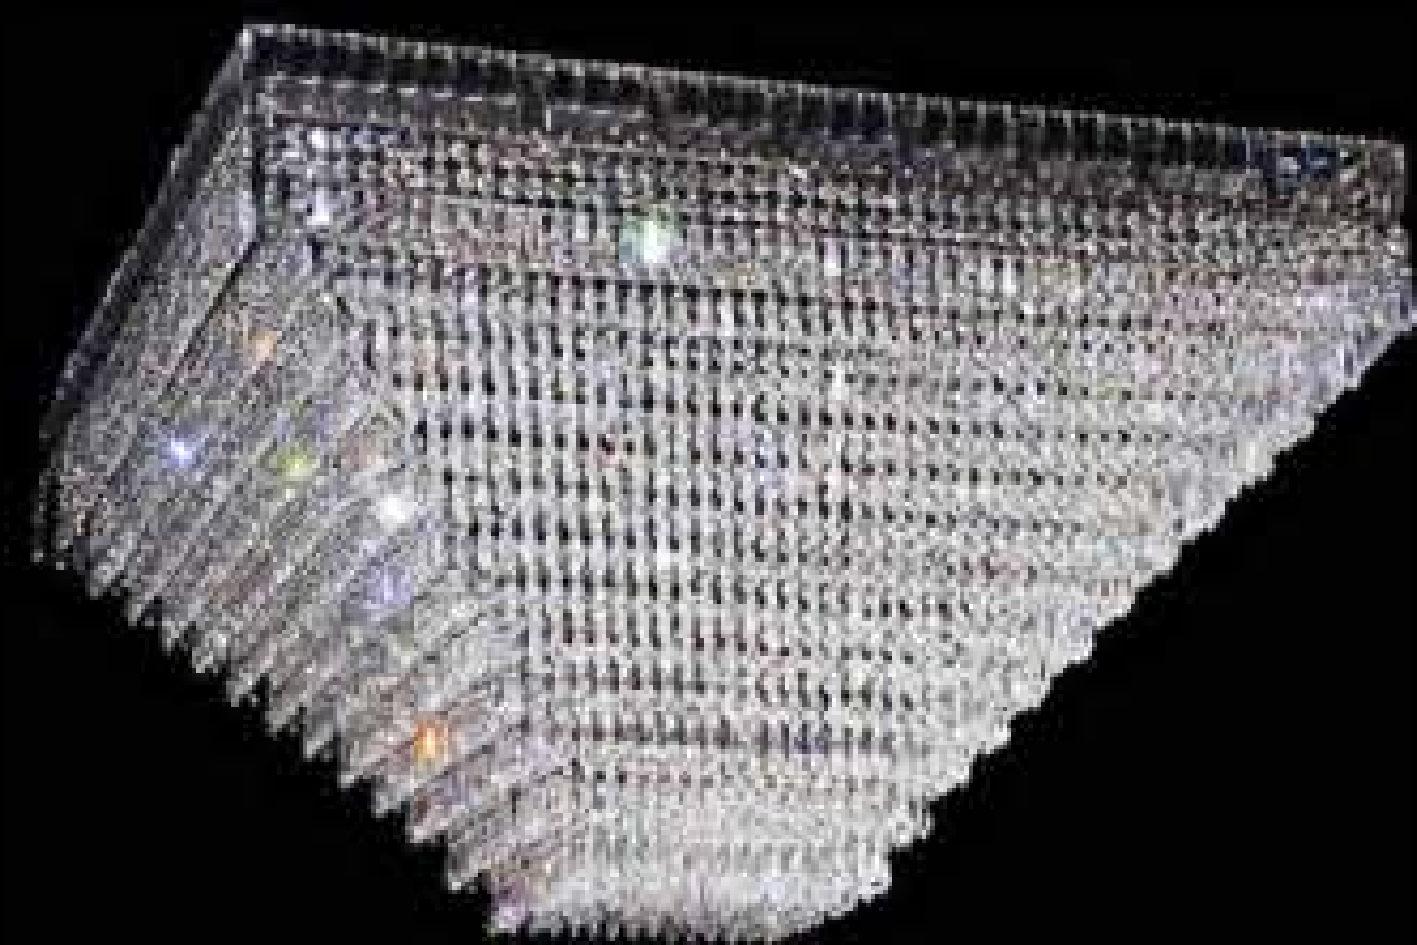

Model:ssc95306

Size:W79cm*L79cm*H51cm

Finish:Chrome